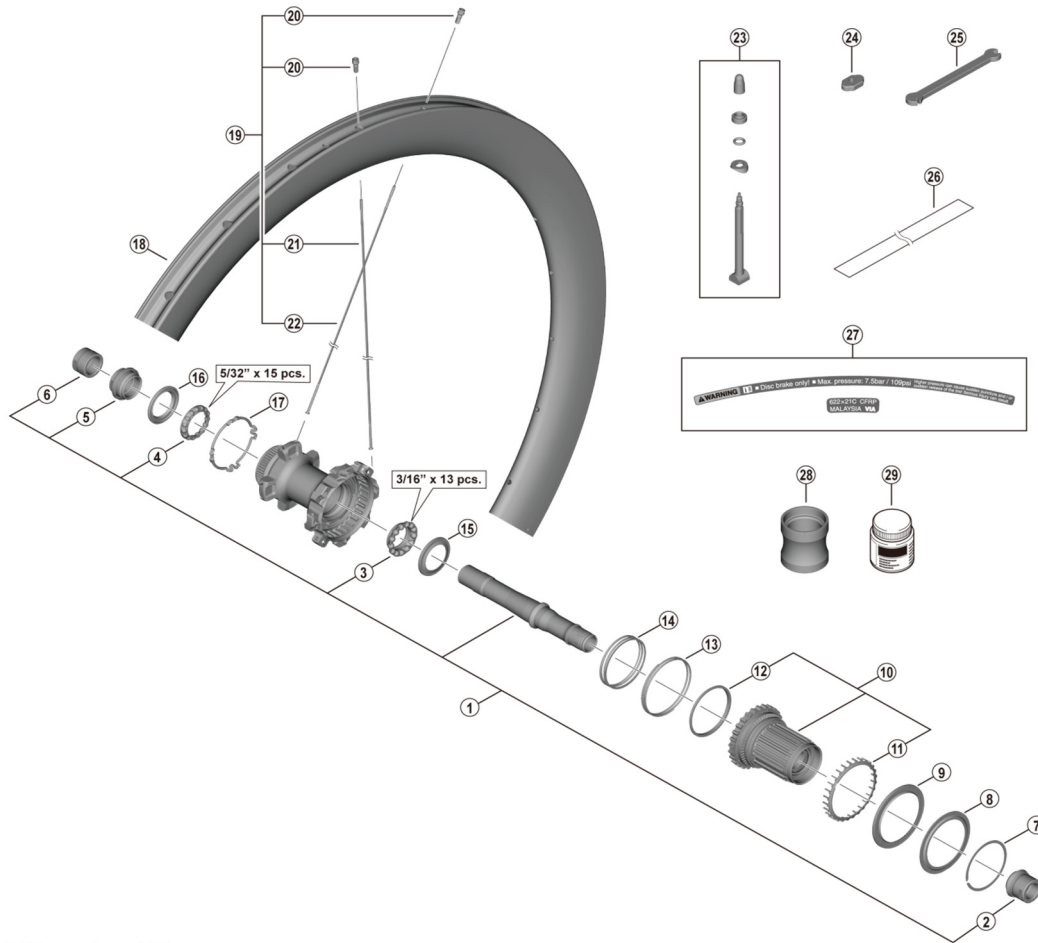

DURA-ACE Front Wheel WH-R9270-C50-TL-F

• Over Lock Nut Dimension: 100 mm

ITEM NO.	SHIMANO CODE NO.	DESCRIPTION
1	Y0MK98010	Complete hub axle
2	Y0MK98020	Right hand lock nut unit
3	Y0MK09000	Seal ring
4	Y0AY98030	Ball retainer (5/32")
5	Y0MK98030	Hub axle unit
6	-	Rim {24H}
7	-	Spoke unit {spoke (269 mm x 12 pcs. / 267 mm x 12 pcs.) / nipple (24 pcs.)}
8	Y0MKN1000	Small nipple 14G
9	Y0MKS1110	Right hand spoke (269 mm)
10	Y0MGS1100	Left hand spoke (267 mm)
11	Y0MG98010	Valve unit
12	Y4RJ10000	Valve tool
13	Y0MK14000	TL-WHR92 Nipple wrench 3.4
14	Y0MG50000	Tubeless tape
15	Y0MG98020	Rim sticker unit

Sep.-2021-4830

© Shimano Inc. I

Specifications are subject to change without notice.

SHIMANO

DURA-ACE Rear Wheel

WH-R9270-C50-TL-R 12-speed

• Over Lock Nut Dimension: 142 mm

ITEM NO.	SHIMANO CODE NO.	DESCRIPTION
1	Y0ML98010	Complete hub axle
2	Y0ML98020	Right hand cap unit
3	Y3FL98030	Right hand ball retainer (3/16" x 13)
4	Y27X98040	Left hand ball retainer (5/32" x 15)
5	Y0ML98030	Left hand cone with dust cover
6	Y0ML10000	Left hand nut
7	Y3FM28030	Stop ring
8	Y3FM27030	Outer dust cover
9	Y3FM26030	Outer seal ring
10	Y0ML98040	Complete freewheel body
11	Y3FM14000	Spacer
12	Y3FM11000	Slider
13	Y3FM10000	Spring
14	Y0ML07000	Coil spring
15	Y3FM25000	Inner cover
16	Y0ML09000	Left hand seal ring
17	Y0AZ09000	Left hand spoke cover
18	-	Rim {24H}
19	-	Spoke unit {spoke (269 mm x 16 pcs. / 253 mm x 8 pcs.) / nipple (24 pcs.)}
20	Y0MKN1000	Small nipple 14G
21	Y0MKS1110	Right hand spoke (269 mm)
22	Y0MHS1000	Left hand spoke (253 mm)
23	Y0MG98010	Valve unit
24	Y4RJ10000	Valve tool
25	Y0MK14000	TL-WHR92 Nipple wrench 3.4
26	Y0MG50000	Tubeless tape
27	Y0MG98020	Rim sticker unit
28	Y1Y100020	TL-FH17 Seal ring presser
29	Y38Z98000	Seal grease for freehub (50 g)