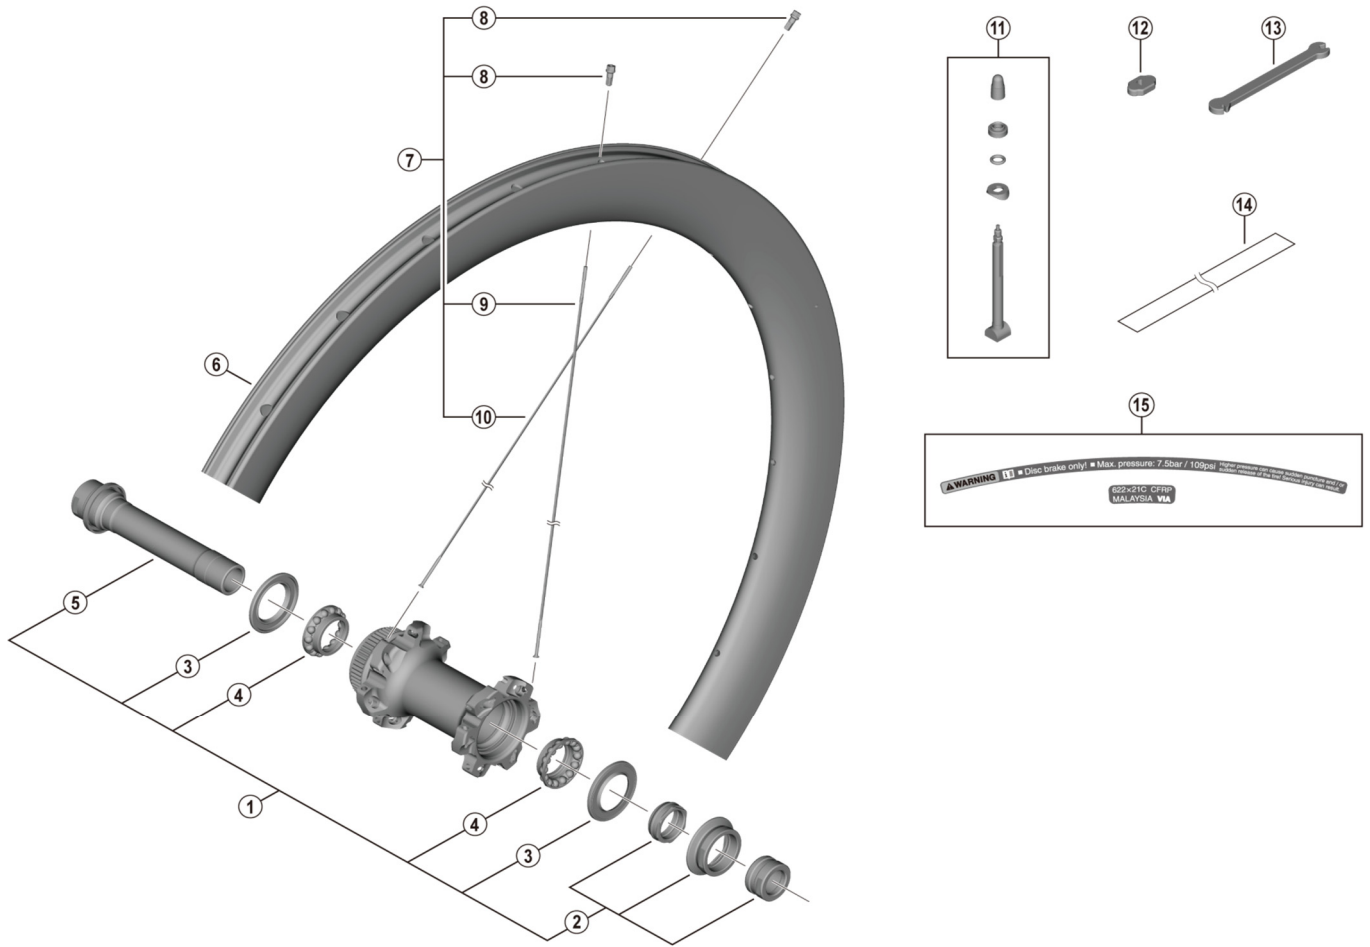

DURA-ACE Front Wheel WH-R9270-C50-TL-F

• Over Lock Nut Dimension: 100 mm

ITEM NO.	SHIMANO CODE NO.	DESCRIPTION
1	Y0MK98010	Complete hub axle
2	Y0MK98020	Right hand lock nut unit
3	Y0MK09000	Seal ring
4	Y0AY98030	Ball retainer (5/32")
5	Y0MK98030	Hub axle unit
6	-	Rim {24H}
7	-	Spoke unit {spoke (269 mm x 12 pcs. / 267 mm x 12 pcs.) / nipple (24 pcs.)}
8	Y0MKN1000	Small nipple 14G
9	Y0MKS1110	Right hand spoke (269 mm)
10	Y0MGS1100	Left hand spoke (267 mm)
11	Y0MG98010	Valve unit
12	Y4RJ10000	Valve tool
13	Y0MK14000	TL-WHR92 Nipple wrench 3.4
14	Y0MG50000	Tubeless tape
15	Y0MG98020	Rim sticker unit

Sep.-2021-4830

© Shimano Inc. I

Specifications are subject to change without notice.

SHIMANO

DURA-ACE Rear Wheel

WH-R9270-C50-TL-R 12-speed

• Over Lock Nut Dimension: 142 mm

ITEM NO.	SHIMANO CODE NO.	DESCRIPTION
1	Y0ML98010	Complete hub axle
2	Y0ML98020	Right hand cap unit
3	Y3FL98030	Right hand ball retainer (3/16" x 13)
4	Y27X98040	Left hand ball retainer (5/32" x 15)
5	Y0ML98030	Left hand cone with dust cover
6	Y0ML10000	Left hand nut
7	Y3FM28030	Stop ring
8	Y3FM27030	Outer dust cover
9	Y3FM26030	Outer seal ring
10	Y0ML98040	Complete freewheel body
11	Y3FM14000	Spacer
12	Y3FM11000	Slider
13	Y3FM10000	Spring
14	Y0ML07000	Coil spring
15	Y3FM25000	Inner cover
16	Y0ML09000	Left hand seal ring
17	Y0AZ09000	Left hand spoke cover
18	-	Rim {24H}
19	-	Spoke unit {spoke (269 mm x 16 pcs. / 253 mm x 8 pcs.) / nipple (24 pcs.)}
20	Y0MKN1000	Small nipple 14G
21	Y0MKS1110	Right hand spoke (269 mm)
22	Y0MHS1000	Left hand spoke (253 mm)
23	Y0MG98010	Valve unit
24	Y4RJ10000	Valve tool
25	Y0MK14000	TL-WHR92 Nipple wrench 3.4
26	Y0MG50000	Tubeless tape
27	Y0MG98020	Rim sticker unit
28	Y1Y100020	TL-FH17 Seal ring presser
29	Y38Z98000	Seal grease for freehub (50 g)